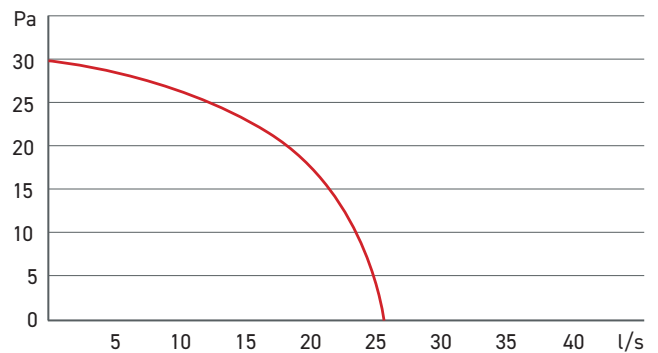

PERFORMANCE

Models

Product Code	SELV	Back Draught	Retail Pack	Pull Cord	Timer	Humidistat
GTF100-S						
GTF100-SBS		•				
GTF100LV-SBS	•	•				
GTF100-SR			•			
GTF100-PCBS		•		•		
GTF100LV-PCBS	•	•		•		
GTF100-PCR			•	•		
GTF100-T					•	
GTF100LV-T	•				•	
GTF100-TBS		•			•	
GTF100LV-TBS	•	•			•	
GTF100-TR			•		•	
GTF100-H					•	•
GTF100LV-H	•				•	•
GTF100LV-HBS	•	•			•	•