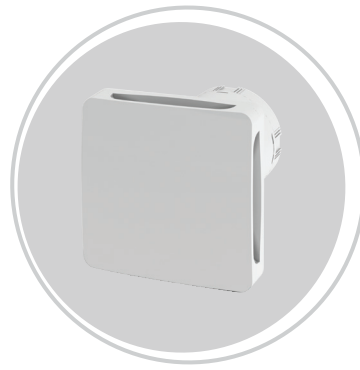

## AXIAL FANS | SAPPHIRE RANGE

# GTF 100MM (4") ENERGY EFFICIENT

### KEY FEATURES

- ▶ Extract rates comply with current Building Regulation requirements
- ▶ Offers very low SFP down to 0.22 (W/l/s)
- ▶ Quiet in operation
- ▶ Provides effective ventilation
- ▶ Stylish fascia to fit interior design scheme
- ▶ Suitable for bathroom and toilet
- ▶ Ability to mix and match fascia options