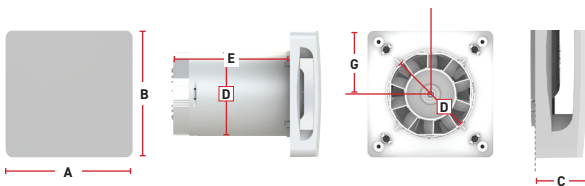

DIMENSIONS

Measured in mm

A: 150 B: 150 C: 37 D: 99 E: 139 F: 75 G: 75

©Domus Ventilation 2022. Issue date 2022-08

The information contained in this publication is correct at the time of print and is subject to change. Please visit our website for the latest information: www.domusventilation.co.uk

**YOUR
VENTILATION
SPECIALIST**

03443 715 523

www.domusventilation.co.uk

Accessories

1K	Wall Fitting Kit
TFF100-CF1W	Fascia, Curved, Gloss White Finish, 202x202mm
TFF100-CF1S	Fascia, Curved, Silver Finish, 210x202mm
TFF100-CF1BM	Fascia, Curved, Brushed Metal Finish, 210x202mm
TFF100-DT1W	Fascia, Circular Indent, Gloss White Finish, 210x202mm
TFF100-DT1S	Fascia, Circular Indent, Silver Finish, 210x202mm